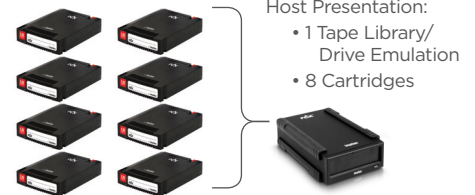

0.93 in. H x 3.40 in. W x 4.69 in. L
 (23.7 mm H x 86.6 mm W x 119.2 mm L)

COMPATIBILITY

Forward and backward compatible with all RDX cartridges

WARRANTY

1 year limited

TAPE LIBRARY EMULATION

DISK - JBOD (Just a Bunch of Disks)