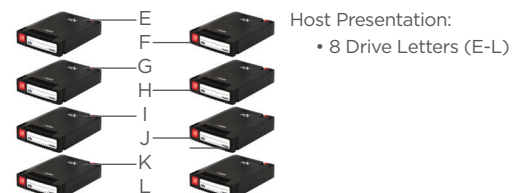

0.93 in. H x 3.40 in. W x 4.69 in. L
 (23.7 mm H x 86.6 mm W x 119.2 mm L)

COMPATIBILITY

Forward and backward compatible with all RDX cartridges

WARRANTY

1 year limited

TAPE LIBRARY EMULATION

DISK - JBOD (Just a Bunch of Disks)